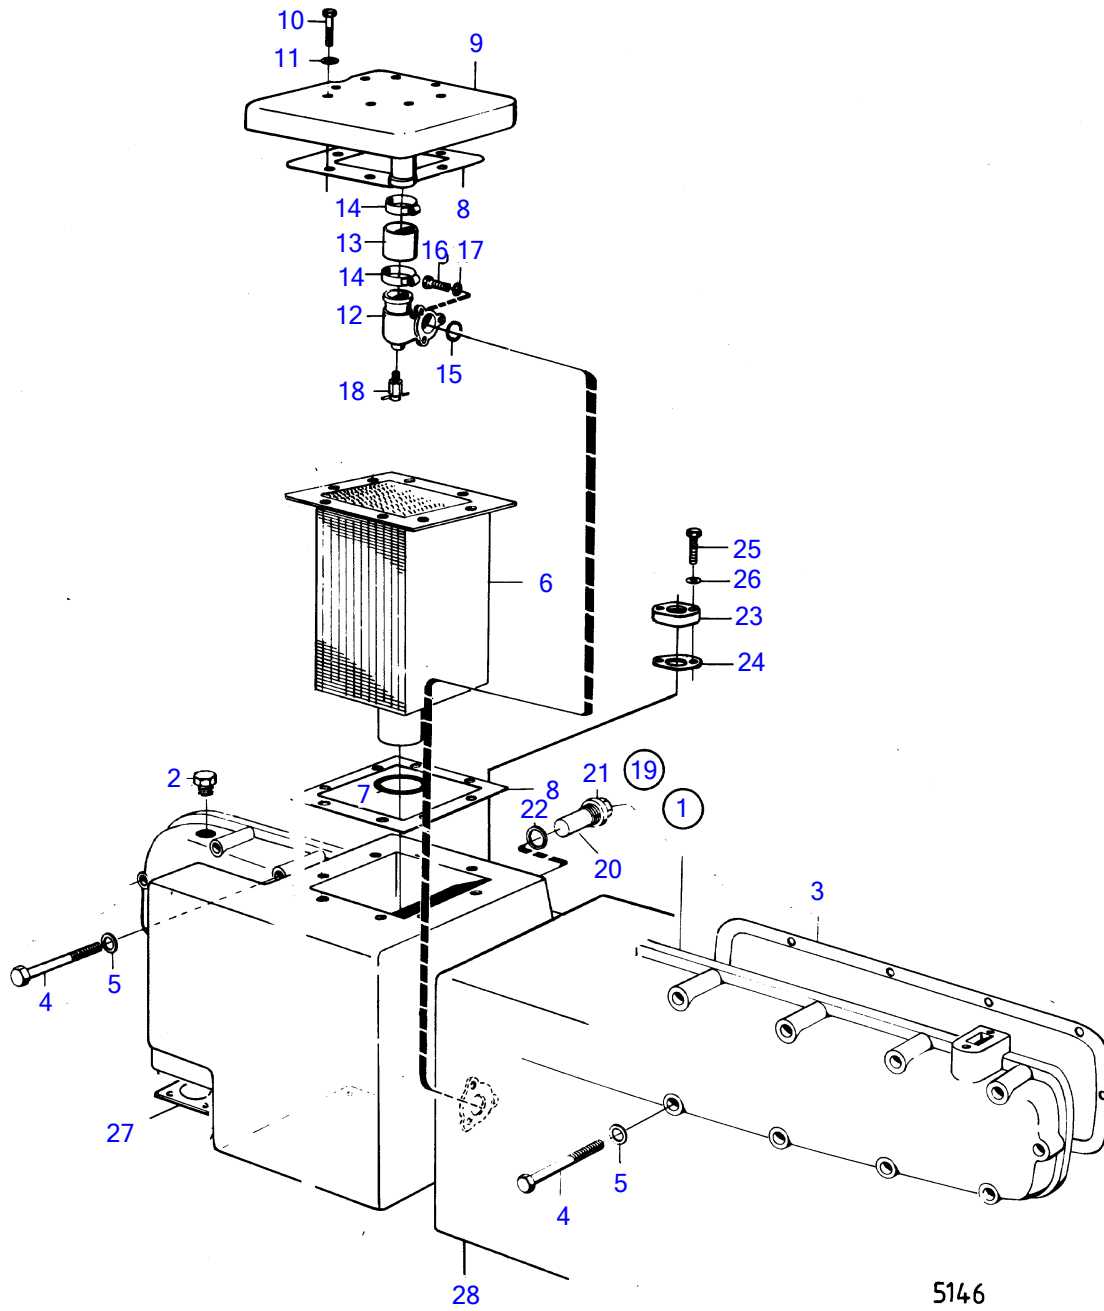

AQD70D, TAMD70D

5146

AQD70D, TAMD70D

REF	PART NO.	QTY	DESCRIPTION	SEE SEC.	NOTES
1	(837250)	1	Inlet pipe		Obsolete part
2	191026	1	• Plug		
3	421071	2	Gasket		
4	955530	2	Hexagon screw		L=83mm
	940136	14	Hexagon screw		L=64mm
	955525	2	Hexagon screw		L=25mm
5	941907	18	Spring washer		
6	824140	1	Insert		
7	925064	1	O-ring		
8	824301	2	Gasket		
9	837027	1	Cover		
10	955527	8	Hexagon screw		
11	941907	8	Spring washer		
12	837025	1	Connector		
13	858471	X	Hose		L=110mm
14	943477	2	Hose clamp		
15	925091	1	O-ring		
16	955525	3	Hexagon screw		
17	941907	3	Spring washer		
18	82745	1	Shut-off cock		
19	823661	1	Zinc anode		
20	823661	1	• Zinc anode		
21	823662	1	• Plug		
22	836169	1	Gasket		
23	(837308)	1	Flange		See group 3, Obsolete part
24	837309	1	Gasket		
25	940100	2	Hexagon screw		
26	941906	2	Spring washer		
27	824310	1	Gasket	16818	
28		1	heat exchanger	16831	